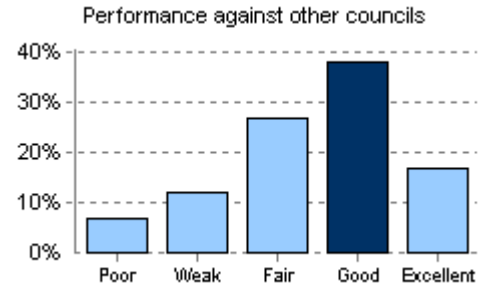

How is Worcestershire County Council performing?

Overall Performance

good

Worcestershire County Council has been measured as **good** in the way that it serves its local people. The chart opposite shows what share of councils also received this rating.

We reached this overall rating by looking at:

1. How **Worcestershire County Council** is run; and
2. How **Worcestershire County Council's** main services perform.

1. How is Worcestershire County Council run and what progress has the council made in the last year?

Worcestershire County Council continues to be a good council.

Worcestershire County Council has made improvements to education, social services and road maintenance over the past year. Independent inspection has upgraded social services from a 'one star' to a 'two star' service. There has been an increase in the number of older people helped to live independently. There have been improvements in GCSE results, and for 11-14 year olds, but a slight decline for pupils aged 7-11. The educational achievement of looked after children also improved. The condition of the county's roads has improved. Waste recycling has not yet improved, but measures have been taken that should ensure targets are met by 2005. The council has agreed a contract with local companies and district councils to provide better access to services for local people. Based on its current plans, the council is well placed to further improve the way it works and the services it provides to local people.

In December 2002 **Worcestershire County Council** received a measurement of 3 out of 4 for the way it is run.

2. How do Worcestershire County Council's main services perform?

We have assessed core service performance in the service areas shown alongside. Each service is scored on a scale from 1 to 4, with 1 being the lowest and 4 being the highest. Education and social care are given more importance in reaching the overall service score than other areas.