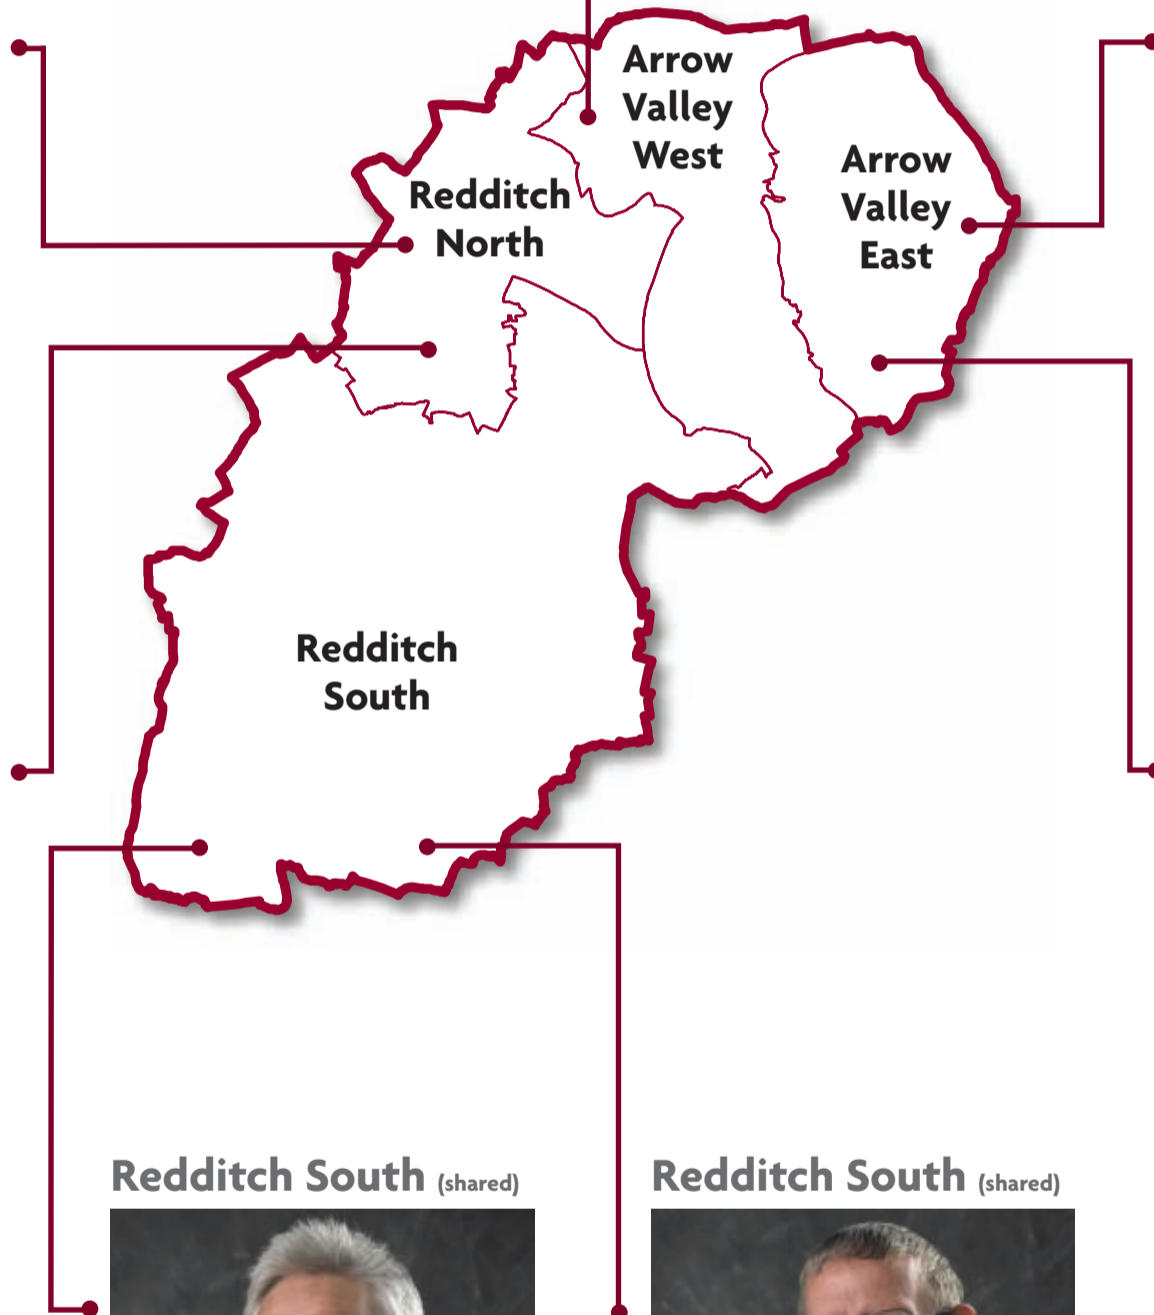

Redditch North (shared)

Dorothy Dudley
Labour
01527 67950

Arrow Valley East (shared)

Bill Hartnett
Labour
01527 836802
bhartnett@worcestershires.gov.uk

Redditch North (shared)

Robin Lunn
Labour
01386 792073
rlunn@worcestershires.gov.uk