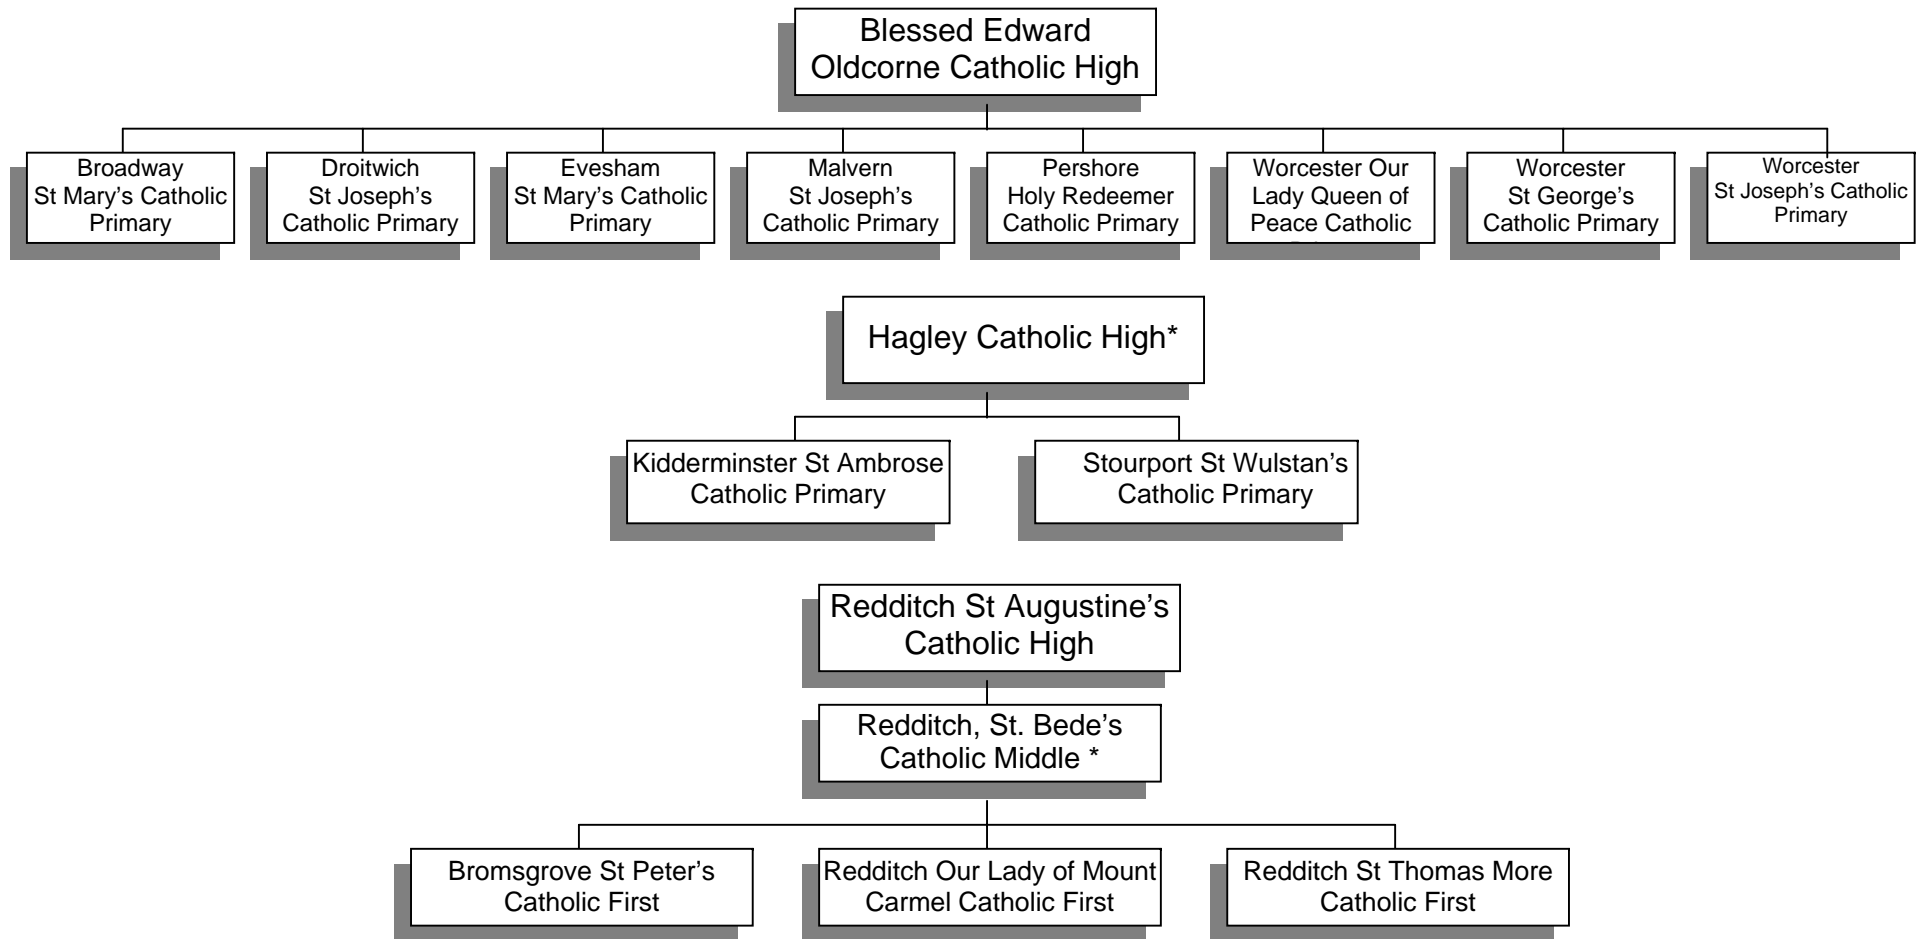

Section 14.1 Catholic Arrangements

NB The admission criteria of feeder school arrangements does not apply to the schools covered by catholic arrangements as these schools determine their own admissions policy.
 St. Peter's Catholic Primary School is situated in the South Bromsgrove area. The school is officially part of the Redditch Catholic pyramid but it does admit sizeable numbers of non-Catholic children who subsequently move on to the schools in the South Bromsgrove Pyramid.

* Hagley Catholic High and St Bede's Catholic Middle also have feeder schools which are outside of the county of Worcestershire.